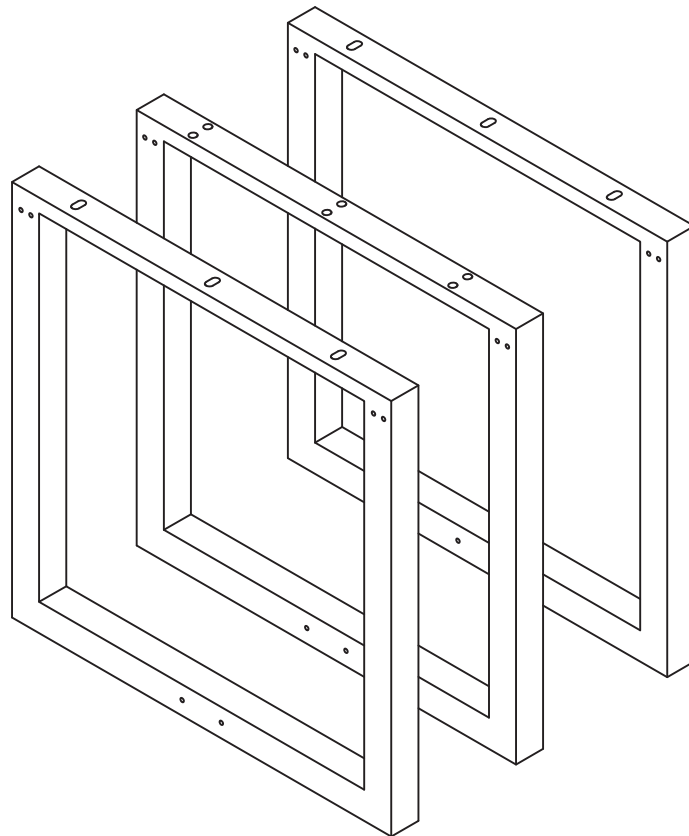

Mirella Series
Leg Kit for Sitting Conference Tables
Model No. MRCBS3

For questions or concerns, please call 1-888-971-6225 available
Monday-Friday 7:30 AM to 5:00 PM (Central Time)
(English-speaking operators)

PARTS LIST

Name	Part	Qty.	Spare Qty
A	 HB 100*100*38*4mm	4	
B	 HB 200*38*4mm	2	
C	 HB M4*14mm	24	2

Name	Part	Qty.	Spare Qty
D	 End Leg	2	
E	 Middle Leg	1	
	 MRCBS3HB		

Items with HB are in hardware box.

IMPORTANT!