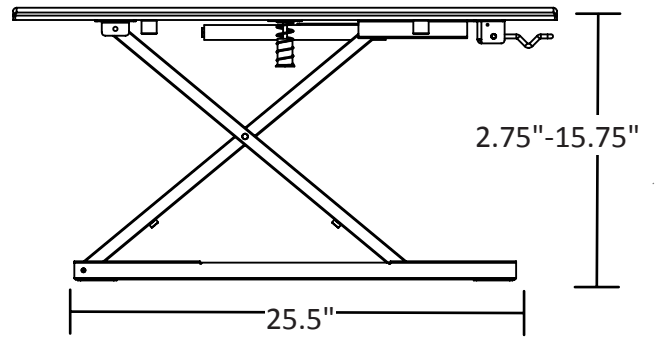

LEVEL UP 32 PNEUMATIC ADJUSTABLE DESKTOP DESK

Product Specifications

Item Number	LVLUP32-BK
Dimensions	31.5"Wx22.25"Dx 2.75"-15.75"H
Frame Make	Steel
Frame Color Finish	Black
Weight	34.60 lbs
Shelf Make	MDF w/ PVC Wrap
Shelf Dimensions	31.5"Wx22.25"D
Height Adjustment Increments	Any height between 2.75"-15.75"
Weight Capacity	50 lbs
Shipping Method	Ground
Shipping Carton Dims	36"x26"x5"
Shipping Weight	40 lbs
Assembly Required	No