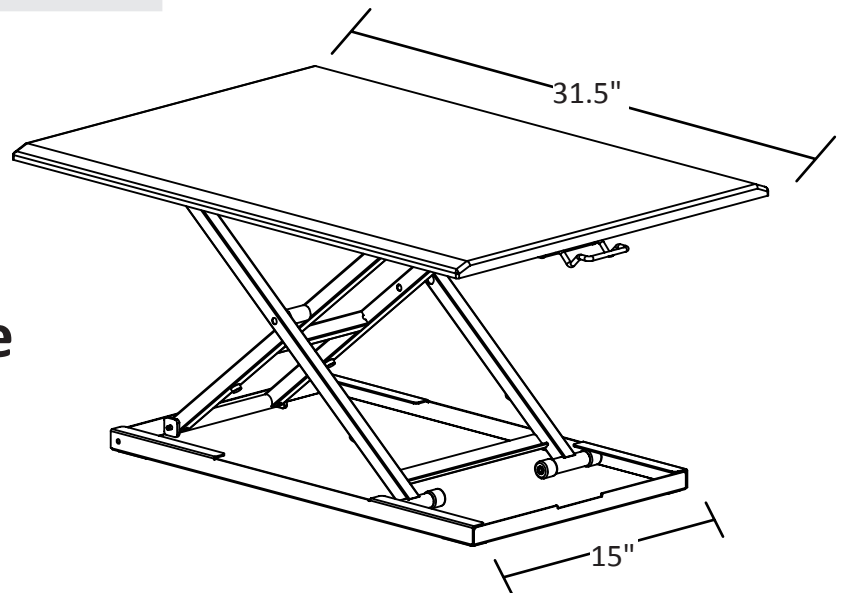

LEVEL UP 32 PNEUMATIC ADJUSTABLE DESKTOP DESK

Product Specifications

Item Number	LVLUP32-BK
Dimensions	31.5"Wx22.25"Dx 2.75"-15.75"H
Frame Make	Steel
Frame Color Finish	Black
Weight	34.60 lbs
Shelf Make	MDF w/ PVC Wrap
Shelf Dimensions	31.5"Wx22.25"D
Height Adjustment Increments	Any height between 2.75"-15.75"
Weight Capacity	50 lbs
Shipping Method	Ground
Shipping Carton Dims	36"x26"x5"
Shipping Weight	40 lbs
Assembly Required	No