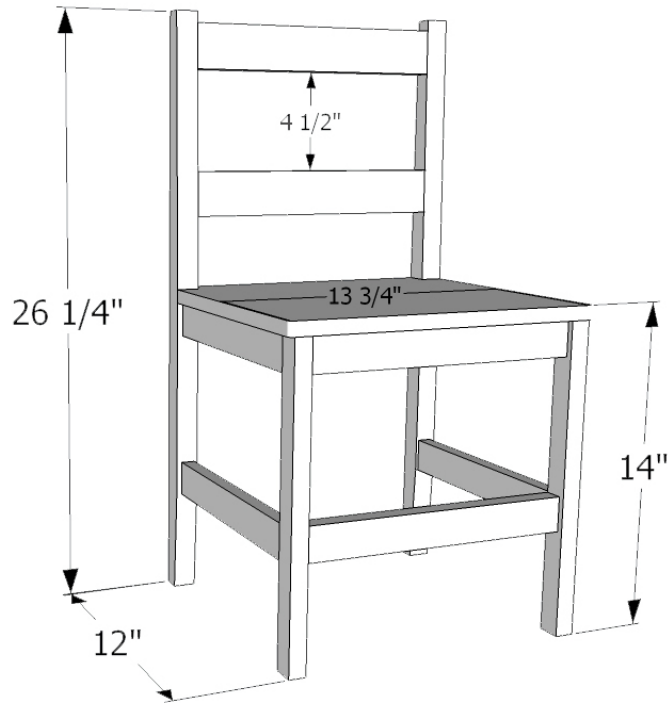

WD81401/WD81402
Birch Hardwood Chairs - 14"H
26 1/4"H x 13 3/4"W x 12"D

GREENGUARD® Gold certified. 14" Seat Height Birch Hardwood chair with our Tuff-Gloss™ finish. Mortise and tenon joinery with wooden braces screwed in place underneath seat.

Dimensions

- Floor to Top: 26 1/4"H
- Floor to Seat: 14"H
- Seat Width: 13 3/4"
- Seat Depth: 12"
- Rail Spacing: 4 1/2"