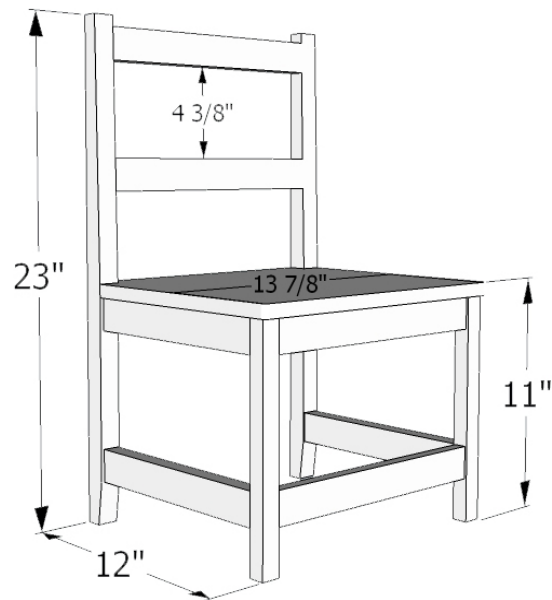

WD81101/WD81102
Birch Hardwood Chairs - 11"H
23"H x 13 7/8"W x 12"D

GREENGUARD® Gold certified. 11" Seat Height Birch Hardwood chair with our Tuff-Gloss™ finish. Mortise and tenon joinery with wooden braces screwed in place underneath seat.

Dimensions

- Floor to Top: 23"H
- Floor to Seat: 11"H
- Seat Width: 13 7/8"
- Seat Depth: 12"
- Rail Spacing: 4 3/8"